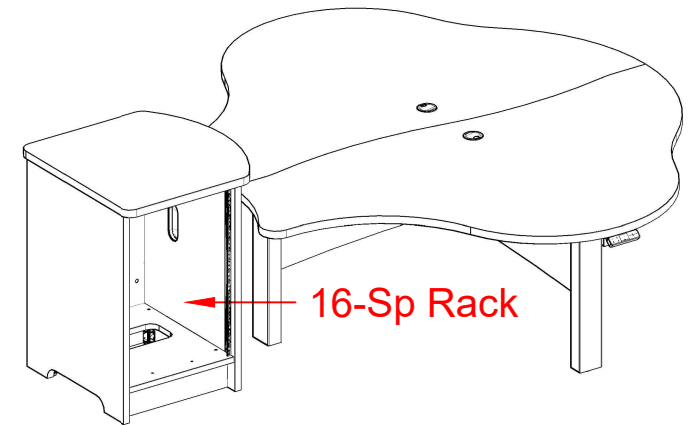

# Phoenix Clover

4-Position Sit/Stand Talk Studio with 16-Space Rack

TOP VIEW

ISOMETRIC VIEWS

Stand-Up Height (Max. = 46")

Sit-Down Height (Min. = 27 1/8")

SIDE VIEW