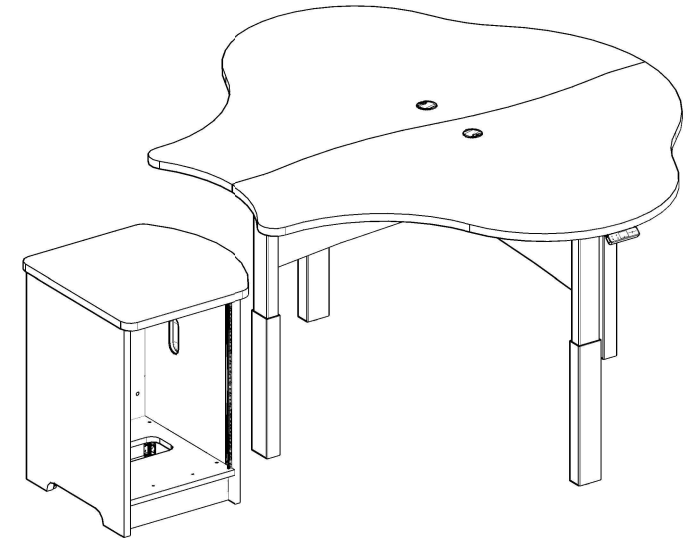

# Phoenix Clover

4-Position Sit/Stand Talk Studio with 16-Space Rack

TOP VIEW

ISOMETRIC VIEWS

Stand-Up Height (Max. = 46")

Sit-Down Height (Min. = 27 1/8")

SIDE VIEW