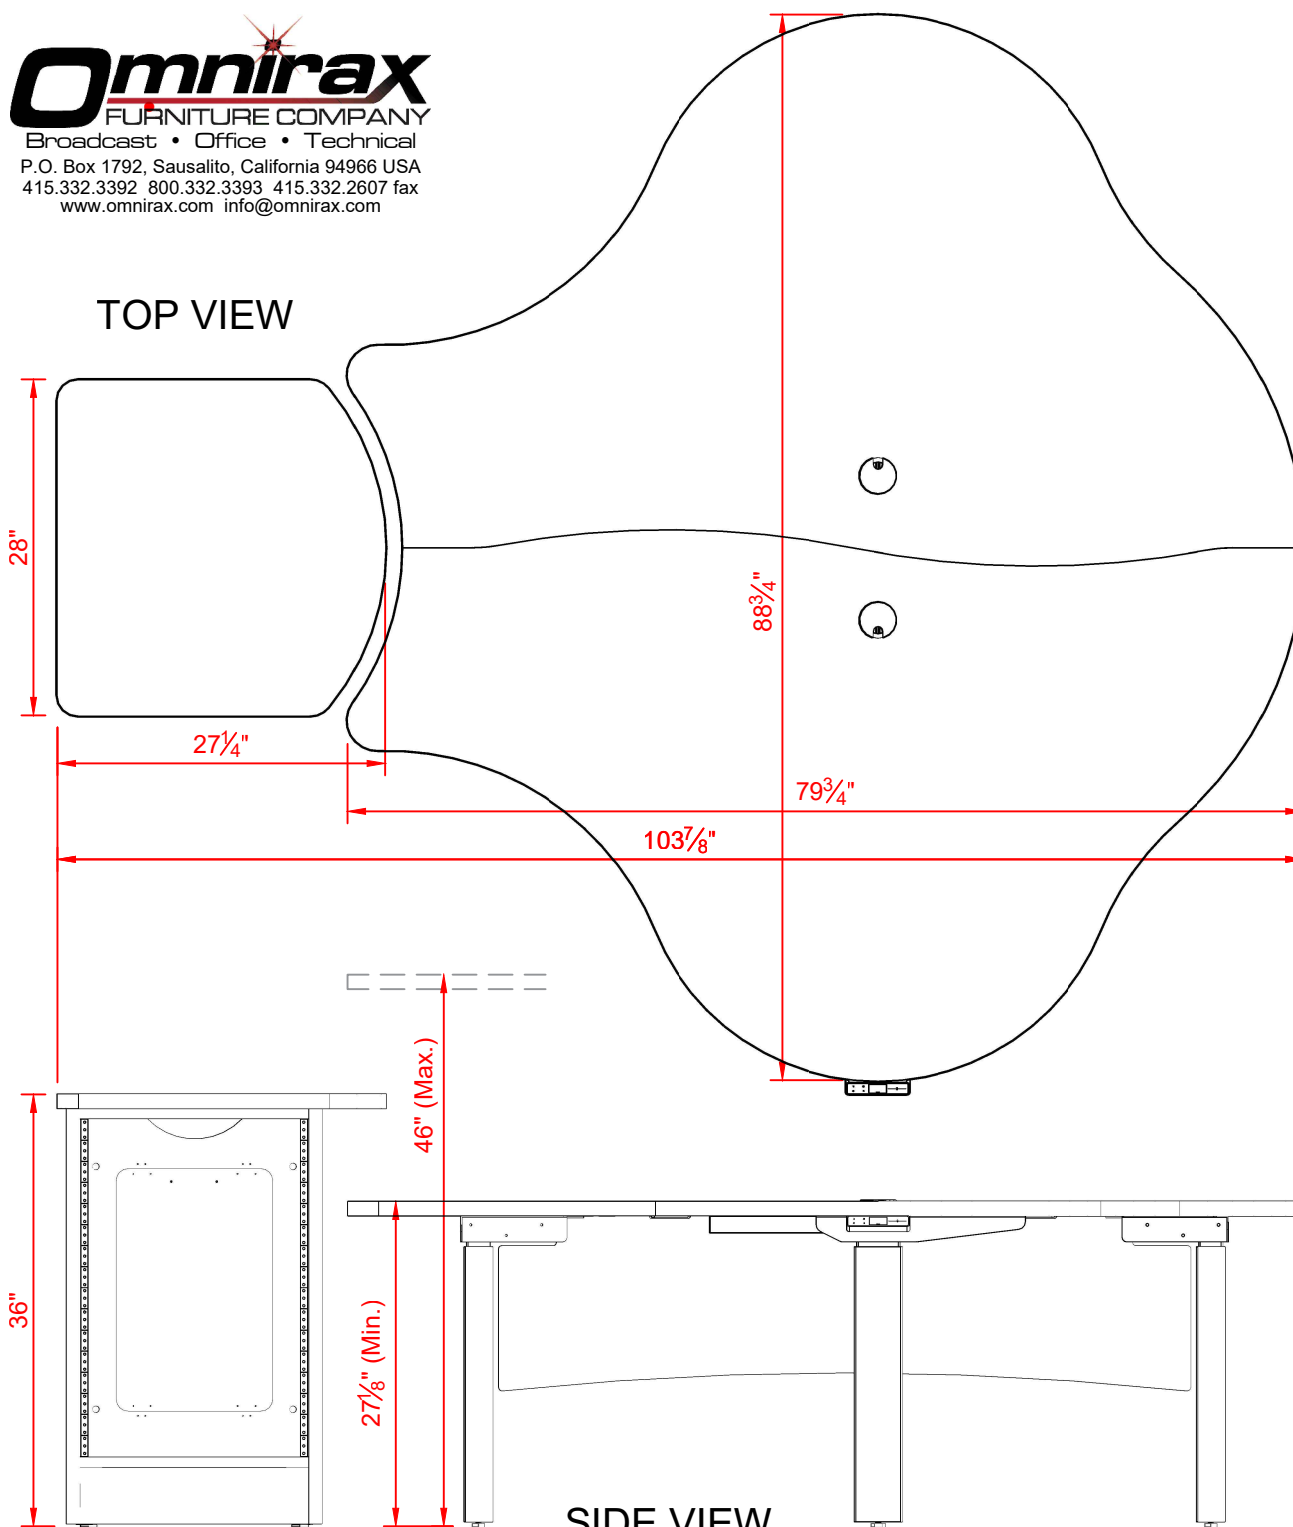

# Phoenix Clover

4-Position Sit/Stand Talk Studio with 16-Space Rack

TOP VIEW

ISOMETRIC VIEWS

Stand-Up Height (Max. = 46")

Sit-Down Height (Min. = 27 1/8")

SIDE VIEW