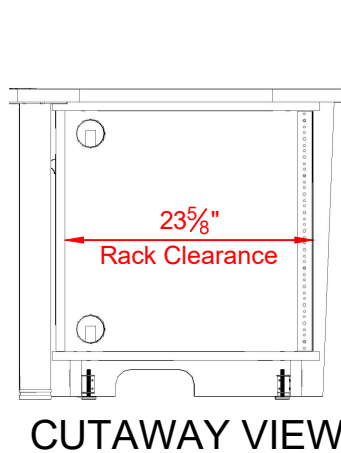

Podcast-3 Schematic

Model PC-3-S (Sit-Down Height $\pm 29.5"$)

Podcast-3 Schematic

Model PC-3-ST (Stand-Up Height ±36")

ISOMETRIC VIEW

TOP VIEW

CUTAWAY VIEW

SIDE VIEW

FRONT VIEW