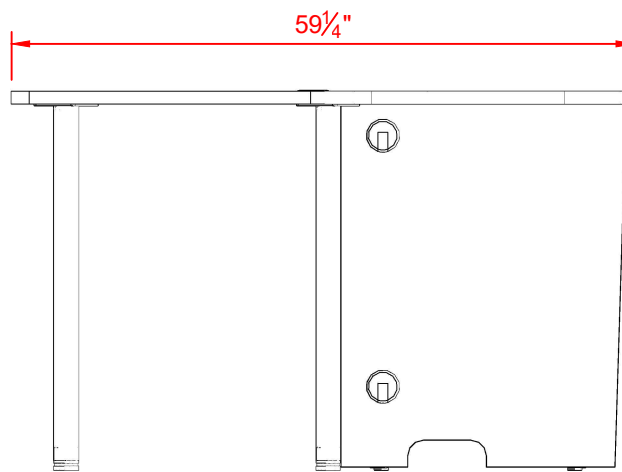

Podcast-3 Schematic

Model PC-3-S (Sit-Down Height $\pm 29.5"$)

Podcast-3 Schematic

Model PC-3-ST (Stand-Up Height ±36")

ISOMETRIC VIEW

TOP VIEW

CUTAWAY VIEW

SIDE VIEW

FRONT VIEW