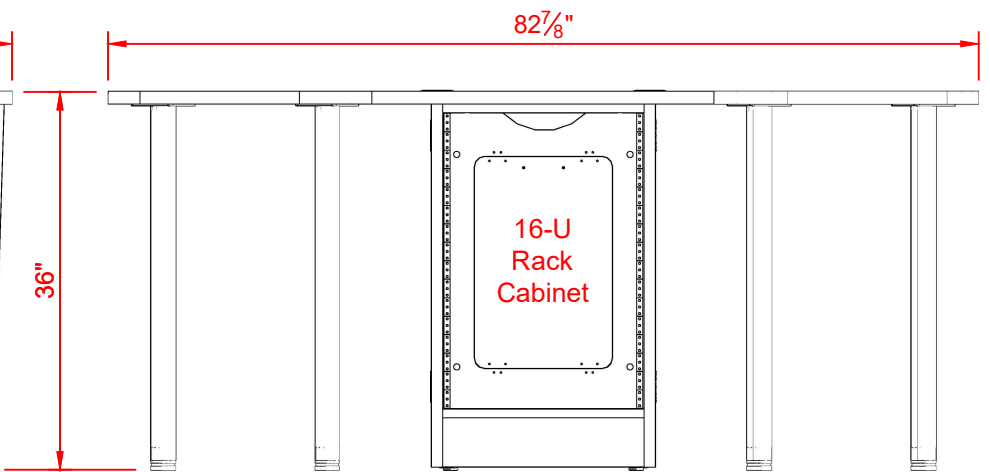

Podcast-3 Schematic

Model PC-3-S (Sit-Down Height $\pm 29.5"$)

Podcast-3 Schematic

Model PC-3-ST (Stand-Up Height ±36")

ISOMETRIC VIEW

TOP VIEW

CUTAWAY VIEW

SIDE VIEW

FRONT VIEW