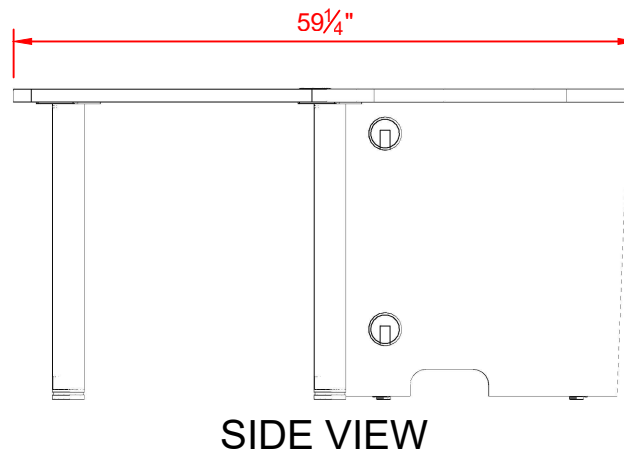

Podcast-3 Schematic

Model PC-3-S (Sit-Down Height $\pm 29.5"$)

Podcast-3 Schematic

Model PC-3-ST (Stand-Up Height ±36")

ISOMETRIC VIEW

TOP VIEW

CUTAWAY VIEW

SIDE VIEW

FRONT VIEW