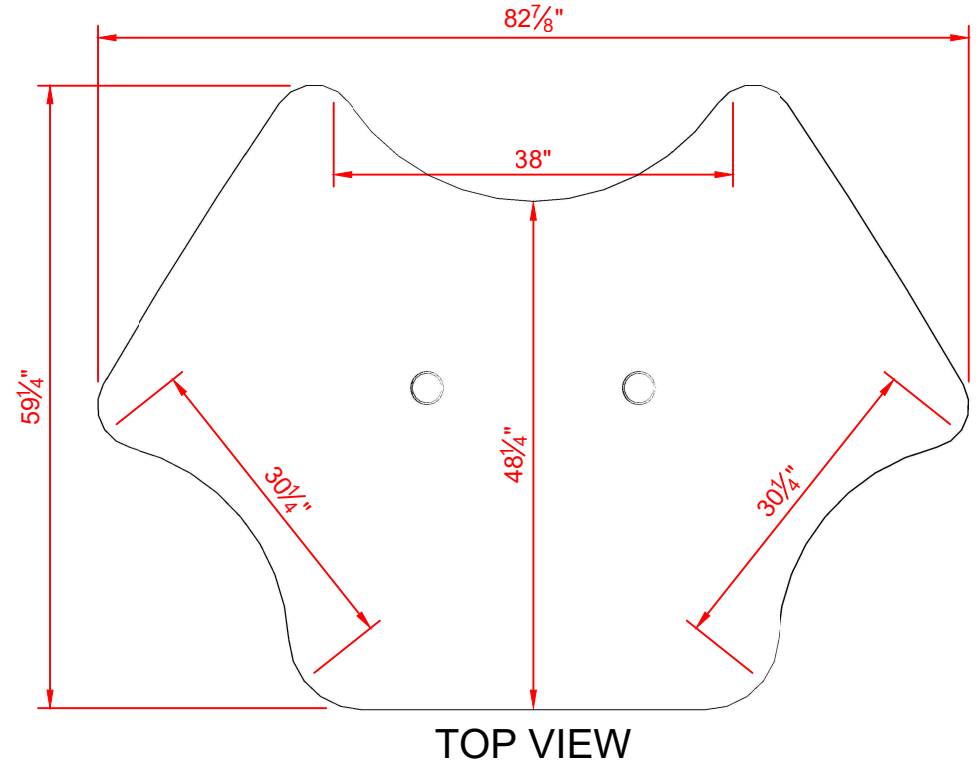

Podcast-3 Schematic

Model PC-3-S (Sit-Down Height $\pm 29.5"$)

Podcast-3 Schematic

Model PC-3-ST (Stand-Up Height ±36")

ISOMETRIC VIEW

TOP VIEW

CUTAWAY VIEW

SIDE VIEW

FRONT VIEW