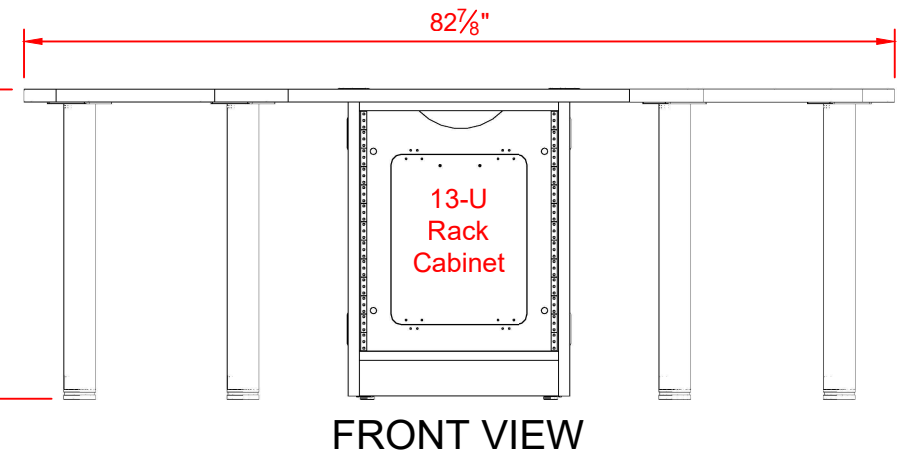

Podcast-3 Schematic

Model PC-3-S (Sit-Down Height $\pm 29.5"$)

Podcast-3 Schematic

Model PC-3-ST (Stand-Up Height ±36")

ISOMETRIC VIEW

TOP VIEW

CUTAWAY VIEW

SIDE VIEW

FRONT VIEW