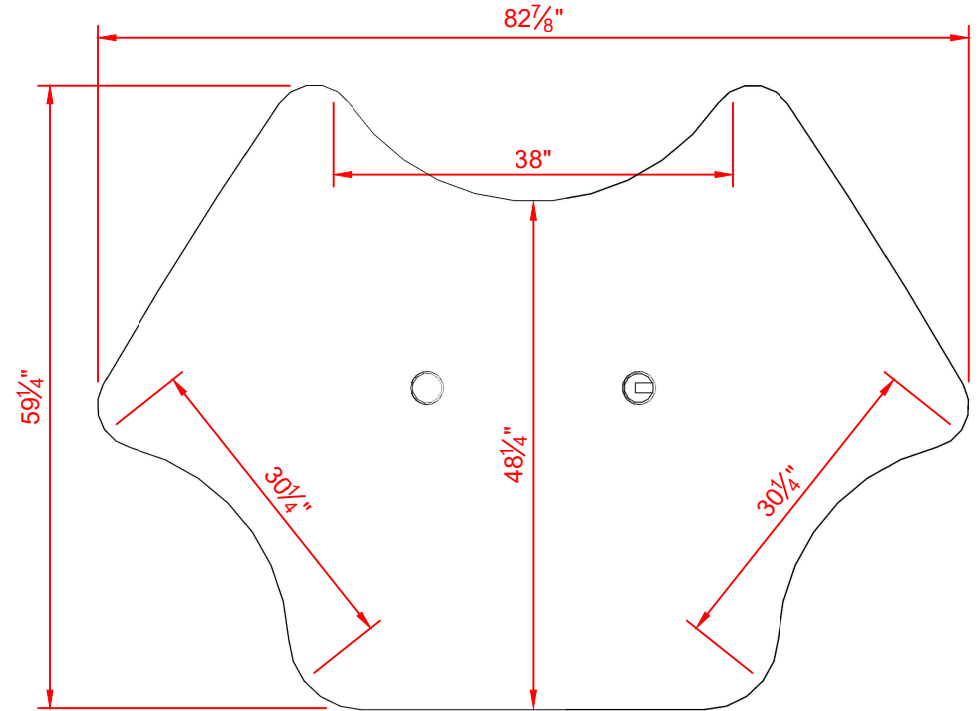

Podcast-3 Schematic

Model PC-3-S (Sit-Down Height $\pm 29.5"$)

Podcast-3 Schematic

Model PC-3-ST (Stand-Up Height ±36")

ISOMETRIC VIEW

TOP VIEW

CUTAWAY VIEW

SIDE VIEW

FRONT VIEW