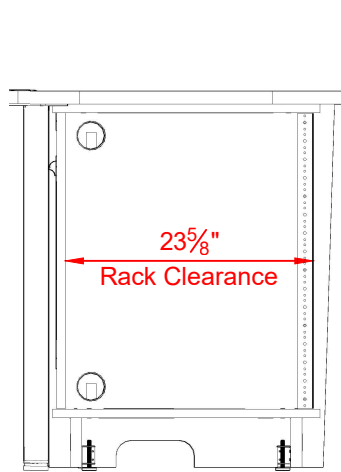

Podcast-3 Schematic

Model PC-3-S (Sit-Down Height $\pm 29.5"$)

Podcast-3 Schematic

Model PC-3-ST (Stand-Up Height ±36")

ISOMETRIC VIEW

TOP VIEW

CUTAWAY VIEW

SIDE VIEW

FRONT VIEW