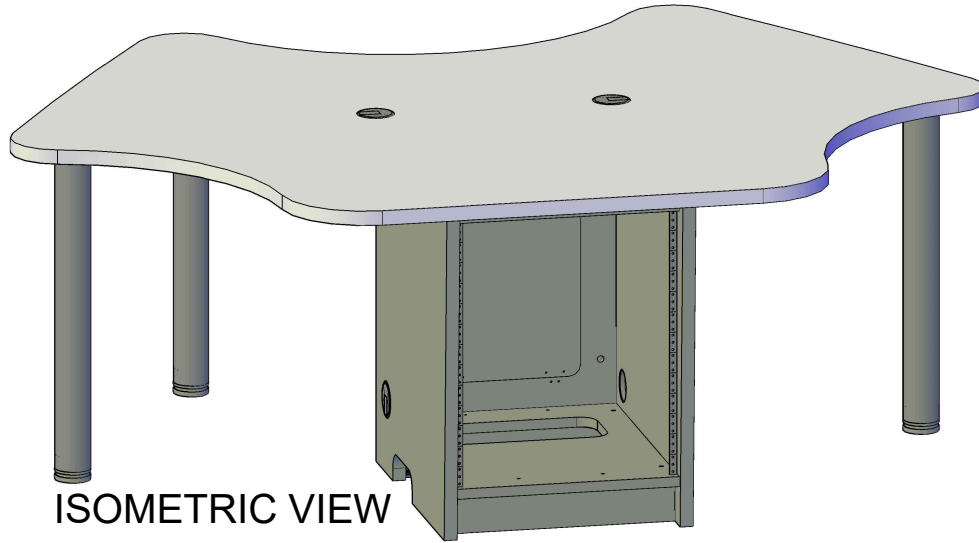

Podcast-3 Schematic

Model PC-3-S (Sit-Down Height $\pm 29.5"$)

Podcast-3 Schematic

Model PC-3-ST (Stand-Up Height ±36")

ISOMETRIC VIEW

TOP VIEW

CUTAWAY VIEW

SIDE VIEW

FRONT VIEW