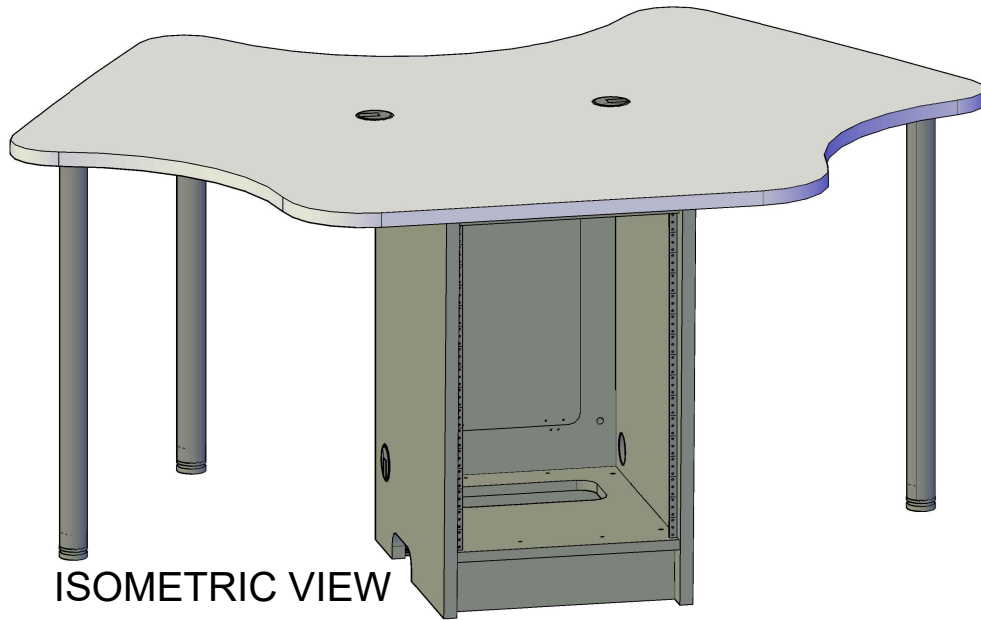

Podcast-3 Schematic

Model PC-3-S (Sit-Down Height $\pm 29.5"$)

Podcast-3 Schematic

Model PC-3-ST (Stand-Up Height ±36")

ISOMETRIC VIEW

TOP VIEW

CUTAWAY VIEW

SIDE VIEW

FRONT VIEW