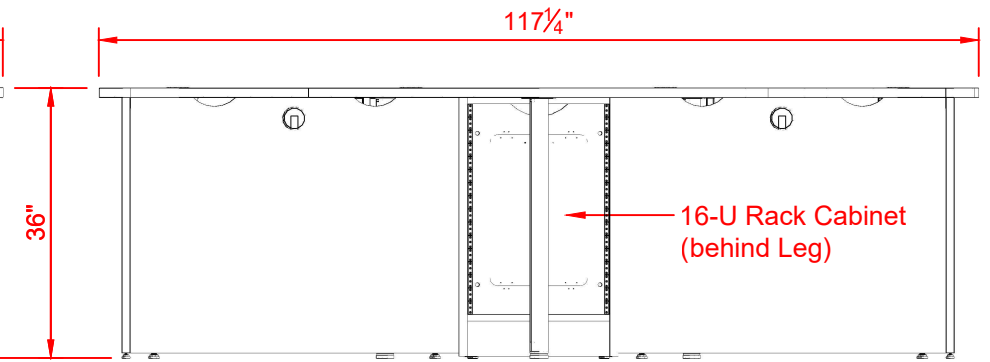

Podcast-5 Schematic

Model PC-5-S (Sit-Down Height ±29.5")

ISOMETRIC VIEW

REAR VIEW – Guests

CUTAWAY VIEW

SIDE VIEW

FRONT VIEW – Hosts

Podcast-5 Schematic

Model PC-5-ST (Stand-Up Height $\pm 36"$)

ISOMETRIC VIEW

REAR VIEW – Guests

CUTAWAY VIEW

SIDE VIEW

FRONT VIEW – Hosts