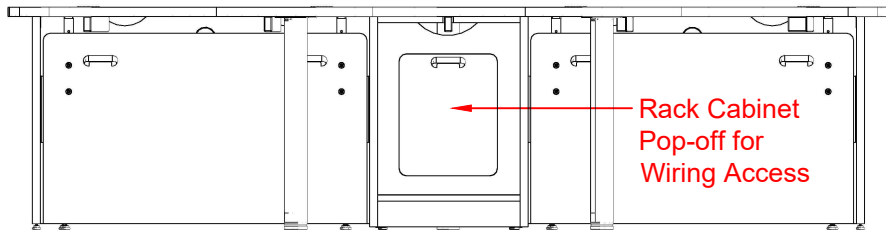

Podcast-5 Schematic

Model PC-5-S (Sit-Down Height ±29.5")

ISOMETRIC VIEW

REAR VIEW – Guests

CUTAWAY VIEW

SIDE VIEW

FRONT VIEW – Hosts

Podcast-5 Schematic

Model PC-5-ST (Stand-Up Height $\pm 36"$)

ISOMETRIC VIEW

REAR VIEW – Guests

CUTAWAY VIEW

SIDE VIEW

FRONT VIEW – Hosts