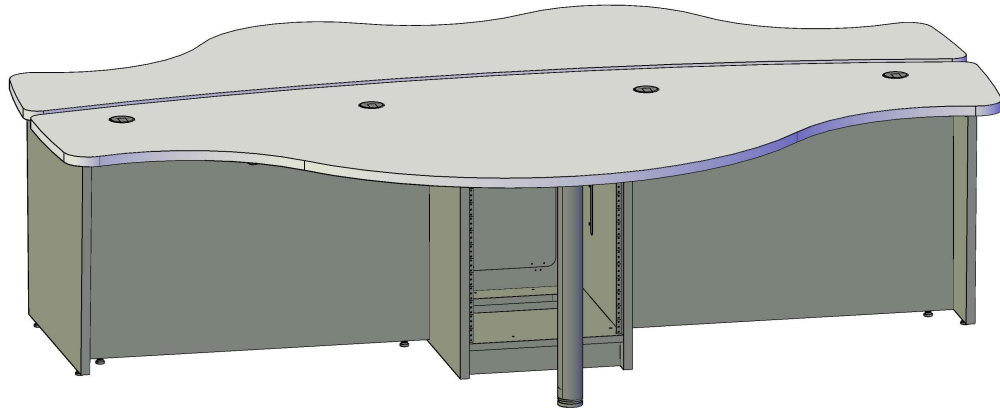

Podcast-5 Schematic

Model PC-5-S (Sit-Down Height ±29.5")

ISOMETRIC VIEW

REAR VIEW – Guests

CUTAWAY VIEW

SIDE VIEW

FRONT VIEW – Hosts

Podcast-5 Schematic

Model PC-5-ST (Stand-Up Height $\pm 36"$)

ISOMETRIC VIEW

REAR VIEW – Guests

CUTAWAY VIEW

SIDE VIEW

FRONT VIEW – Hosts