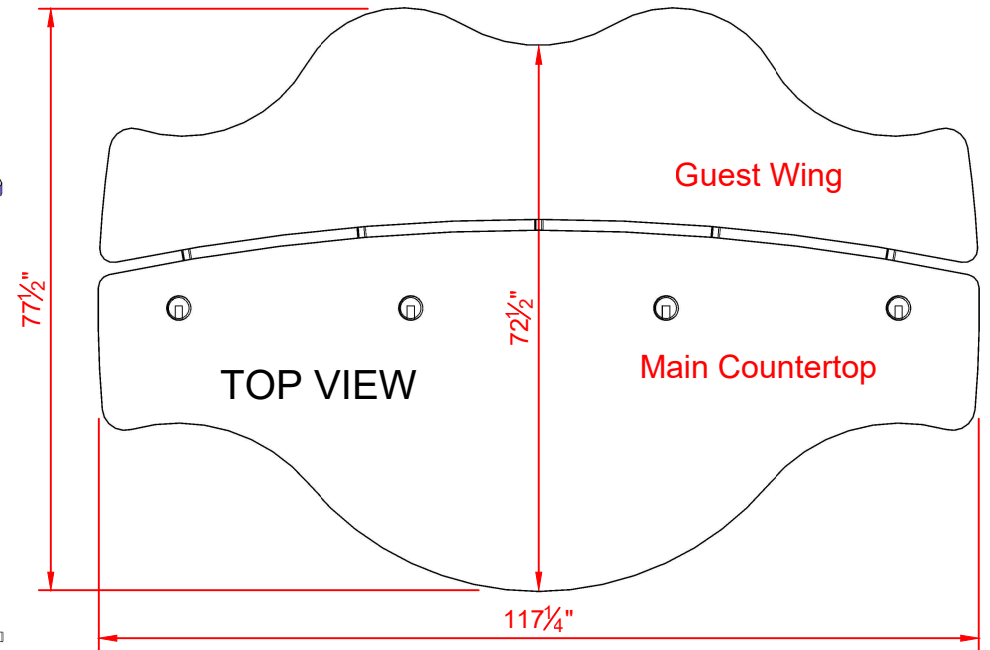

Podcast-5 Schematic

Model PC-5-S (Sit-Down Height ±29.5")

ISOMETRIC VIEW

REAR VIEW – Guests

CUTAWAY VIEW

SIDE VIEW

FRONT VIEW – Hosts

Podcast-5 Schematic

Model PC-5-ST (Stand-Up Height $\pm 36"$)

ISOMETRIC VIEW

REAR VIEW – Guests

CUTAWAY VIEW

SIDE VIEW

FRONT VIEW – Hosts