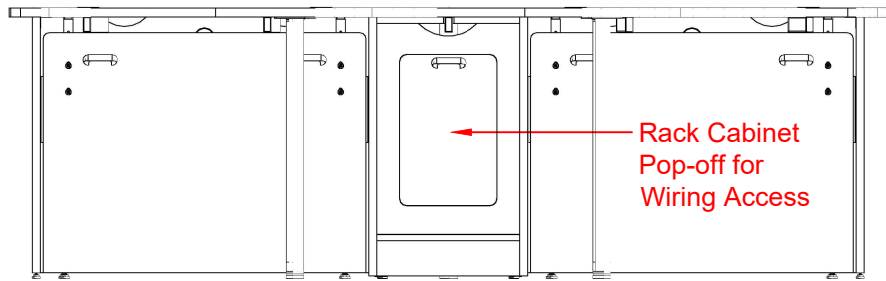

Podcast-5 Schematic

Model PC-5-S (Sit-Down Height ±29.5")

ISOMETRIC VIEW

REAR VIEW – Guests

CUTAWAY VIEW

SIDE VIEW

FRONT VIEW – Hosts

Podcast-5 Schematic

Model PC-5-ST (Stand-Up Height $\pm 36"$)

ISOMETRIC VIEW

REAR VIEW – Guests

CUTAWAY VIEW

SIDE VIEW

FRONT VIEW – Hosts