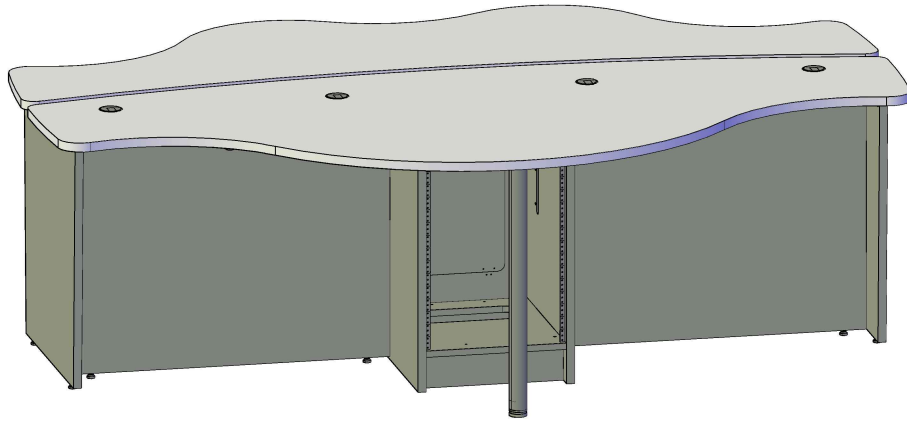

Podcast-5 Schematic

Model PC-5-S (Sit-Down Height ±29.5")

ISOMETRIC VIEW

REAR VIEW – Guests

CUTAWAY VIEW

SIDE VIEW

FRONT VIEW – Hosts

Podcast-5 Schematic

Model PC-5-ST (Stand-Up Height $\pm 36"$)

ISOMETRIC VIEW

REAR VIEW – Guests

CUTAWAY VIEW

SIDE VIEW

FRONT VIEW – Hosts