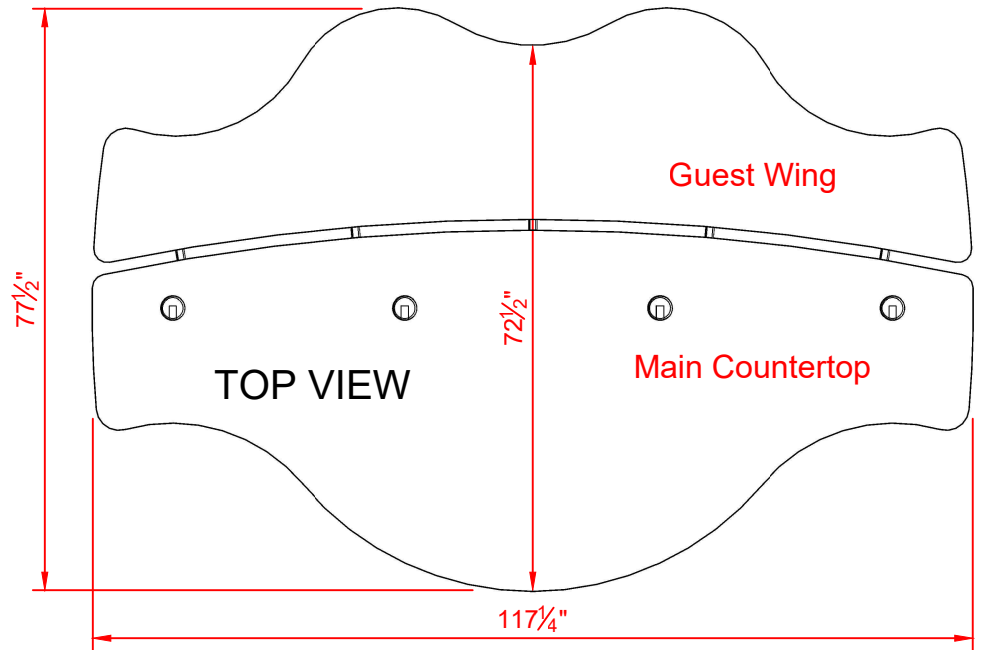

Podcast-5 Schematic

Model PC-5-S (Sit-Down Height ±29.5")

ISOMETRIC VIEW

REAR VIEW – Guests

CUTAWAY VIEW

SIDE VIEW

FRONT VIEW – Hosts

Podcast-5 Schematic

Model PC-5-ST (Stand-Up Height $\pm 36"$)

ISOMETRIC VIEW

REAR VIEW – Guests

CUTAWAY VIEW

SIDE VIEW

FRONT VIEW – Hosts