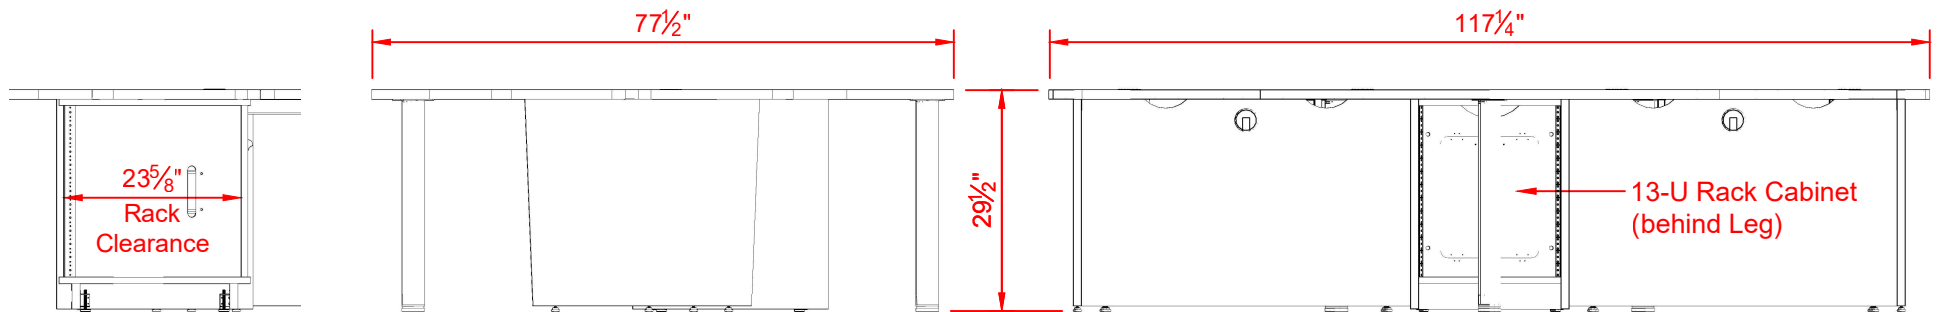

Podcast-5 Schematic

Model PC-5-S (Sit-Down Height ±29.5")

ISOMETRIC VIEW

REAR VIEW – Guests

CUTAWAY VIEW

SIDE VIEW

FRONT VIEW – Hosts

Podcast-5 Schematic

Model PC-5-ST (Stand-Up Height $\pm 36"$)

ISOMETRIC VIEW

REAR VIEW – Guests

CUTAWAY VIEW

SIDE VIEW

FRONT VIEW – Hosts