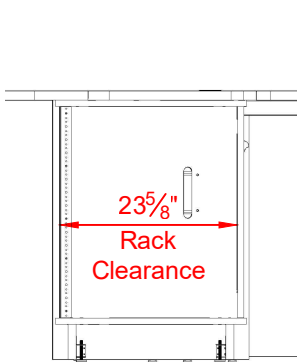

Podcast-5 Schematic

Model PC-5-S (Sit-Down Height ±29.5")

ISOMETRIC VIEW

REAR VIEW – Guests

CUTAWAY VIEW

SIDE VIEW

FRONT VIEW – Hosts

Podcast-5 Schematic

Model PC-5-ST (Stand-Up Height $\pm 36"$)

ISOMETRIC VIEW

REAR VIEW – Guests

CUTAWAY VIEW

SIDE VIEW

FRONT VIEW – Hosts