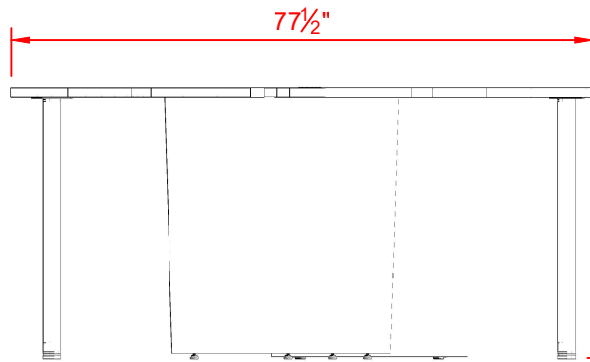

Podcast-5 Schematic

Model PC-5-S (Sit-Down Height ±29.5")

ISOMETRIC VIEW

REAR VIEW – Guests

CUTAWAY VIEW

SIDE VIEW

FRONT VIEW – Hosts

Podcast-5 Schematic

Model PC-5-ST (Stand-Up Height $\pm 36"$)

ISOMETRIC VIEW

REAR VIEW – Guests

CUTAWAY VIEW

SIDE VIEW

FRONT VIEW – Hosts