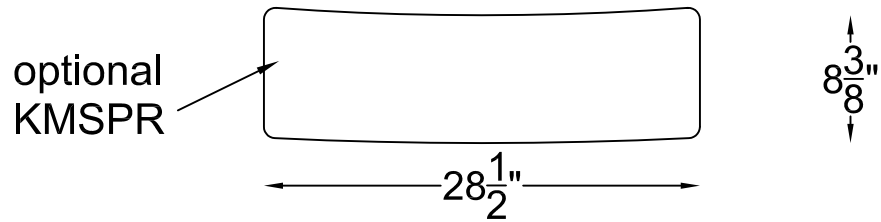

OMNIRAX

STUDIO FURNITURE

P.O. Box 1792 Sausalito California USA
 415.332.3392 800.332.3393 415.332.2607 fax
 www.omnirax.com info@omnirax.com

Presto 4 Schematic

Optional KMSPR
 Computer
 Keyboard &
 Mouse Shelf