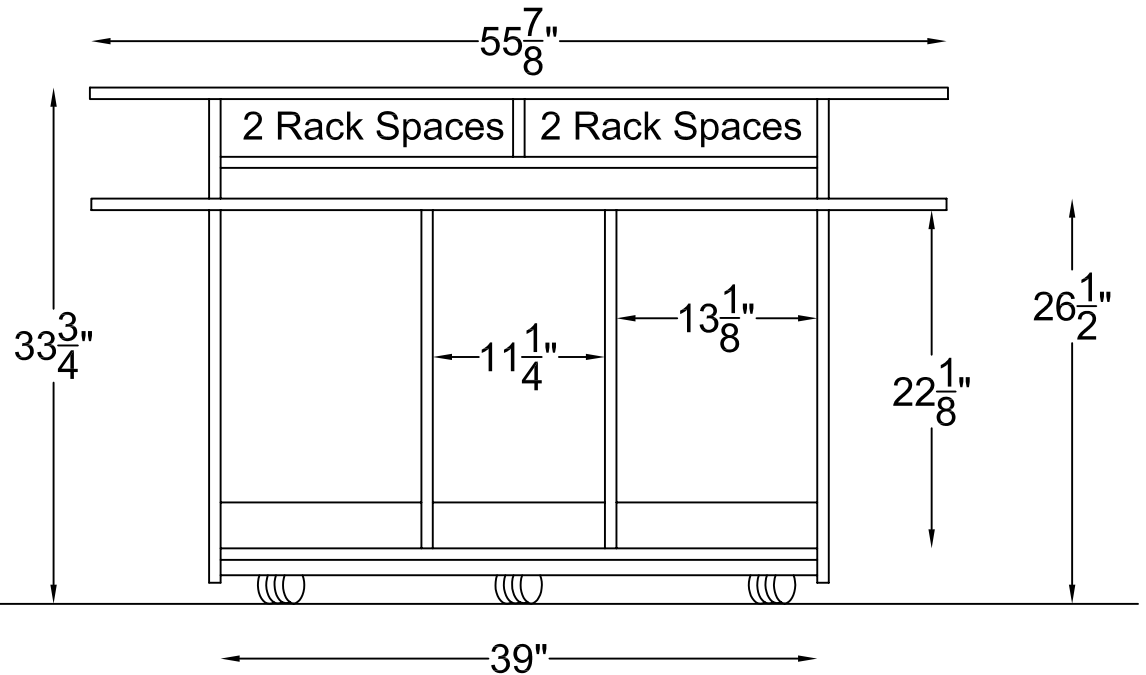

OMNIRAX

STUDIO FURNITURE

P.O. Box 1792 Sausalito California USA
 415.332.3392 800.332.3393 415.332.2607 fax
 www.omnirax.com info@omnirax.com

Presto 4 Schematic

Optional KMSPR
 Computer
 Keyboard &
 Mouse Shelf