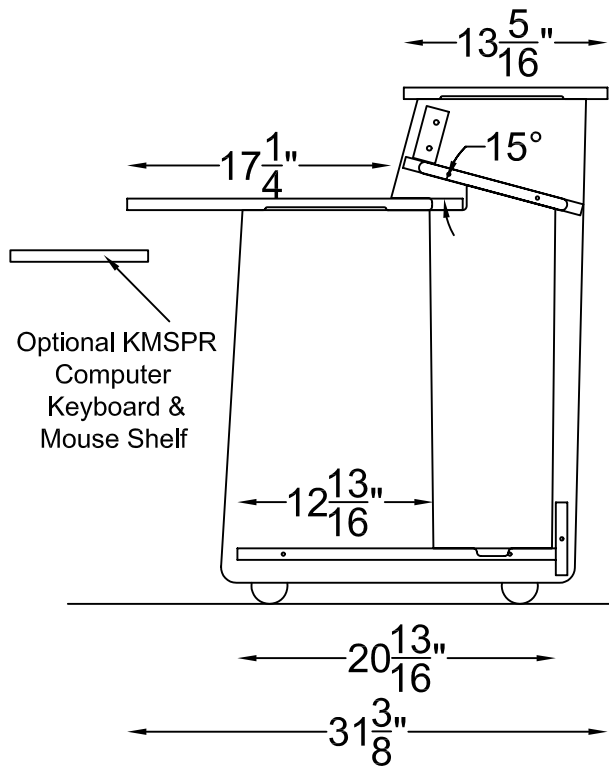

OMNIRAX

STUDIO FURNITURE

P.O. Box 1792 Sausalito California USA
 415.332.3392 800.332.3393 415.332.2607 fax
 www.omnirax.com info@omnirax.com

Presto 4 Schematic

Optional KMSPR
 Computer
 Keyboard &
 Mouse Shelf