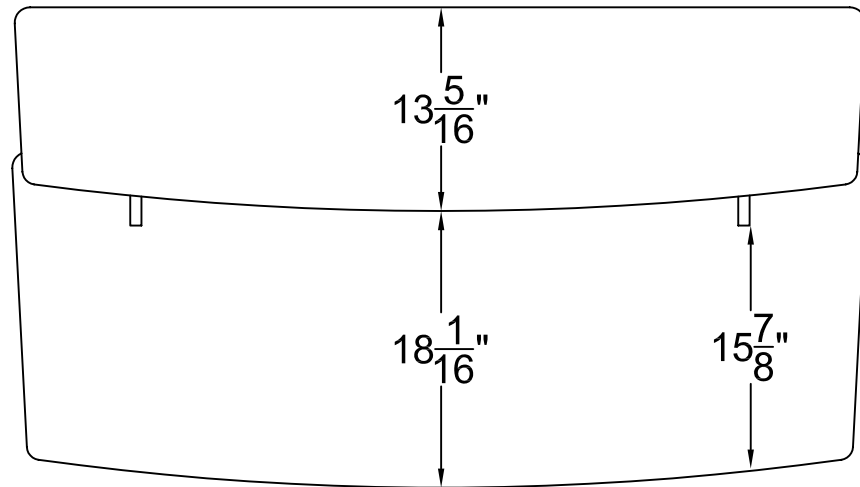

OMNIRAX

STUDIO FURNITURE

P.O. Box 1792 Sausalito California USA
 415.332.3392 800.332.3393 415.332.2607 fax
 www.omnirax.com info@omnirax.com

Presto 4 Schematic

Optional KMSPR
 Computer
 Keyboard &
 Mouse Shelf