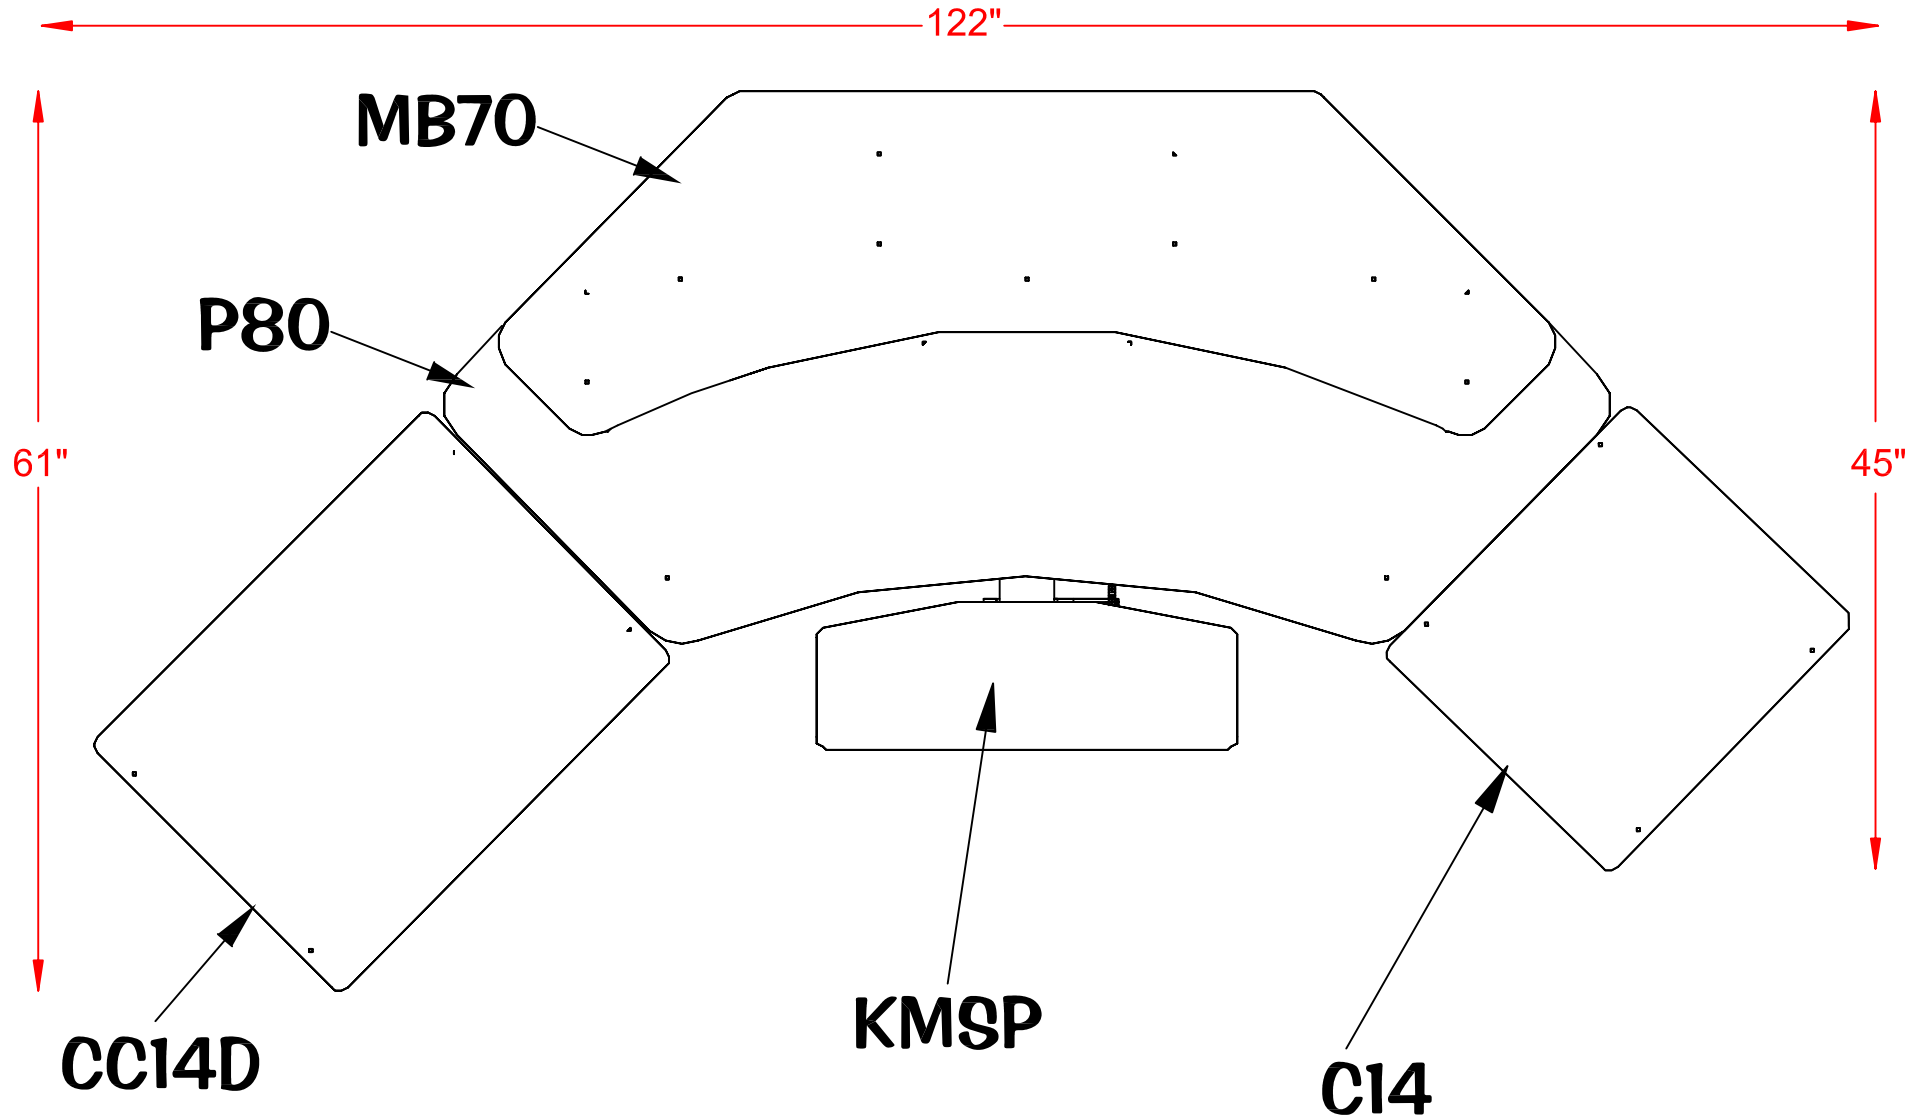

Pro Corner Suite

P80, KMSP, MB70, CC14D, C14

OMNIRAX

STUDIO FURNITURE

P.O. Box 1792 Sausalito California USA
 415.332.3392 800.332.3393 415.332.2607 fax
 www.omnirax.com info@omnirax.com

ProCorner

P80 with MB70

Pro Corner Suite

P80, KMSP, MB70, CC14D, C14

Pro Corner Suite

P80, KMSP, MB70, CC14D, C14

OMNIRAX

STUDIO FURNITURE

P.O. Box 1792 Sausalito California USA
415.332.3392 800.332.3393 415.332.2607 fax
www.omnirax.com info@omnirax.com

CC14D

32"

23 $\frac{7}{8}$ "

19 $\frac{1}{8}$ "

10"

24 $\frac{5}{8}$ "

front view (without door)

front view (with door)

28"

23 ¹/₈"

side view

24 ³/₄"

14 Space
Rack Bay

front view