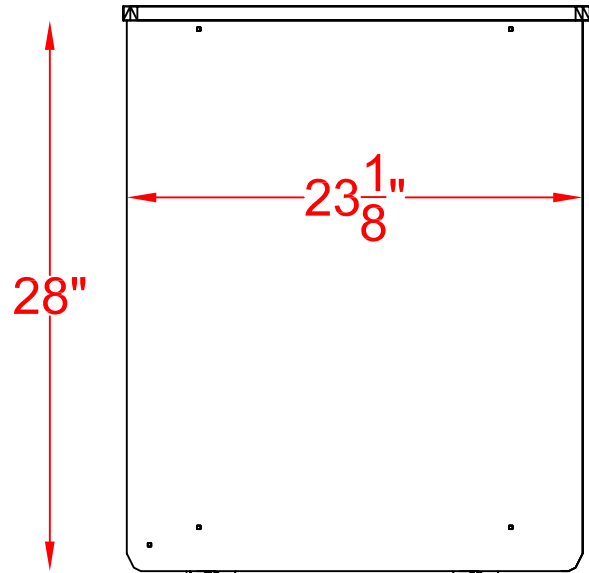

CC14D

32"

23 $\frac{7}{8}$ "

19 $\frac{1}{8}$ "

10"

24 $\frac{5}{8}$ "

front view (without door)

front view (with door)

OMNIRAX

STUDIO FURNITURE

P.O. Box 1792 Sausalito California USA
415.332.3392 800.332.3393 415.332.2607 fax
www.omnirax.com info@omnirax.com

C14

21 ¹/₄"

23 ⁷/₈"

top view

3/4 view

28"

23 ¹/₈"

side view

24 ³/₄"

14 Space
Rack Bay

front view