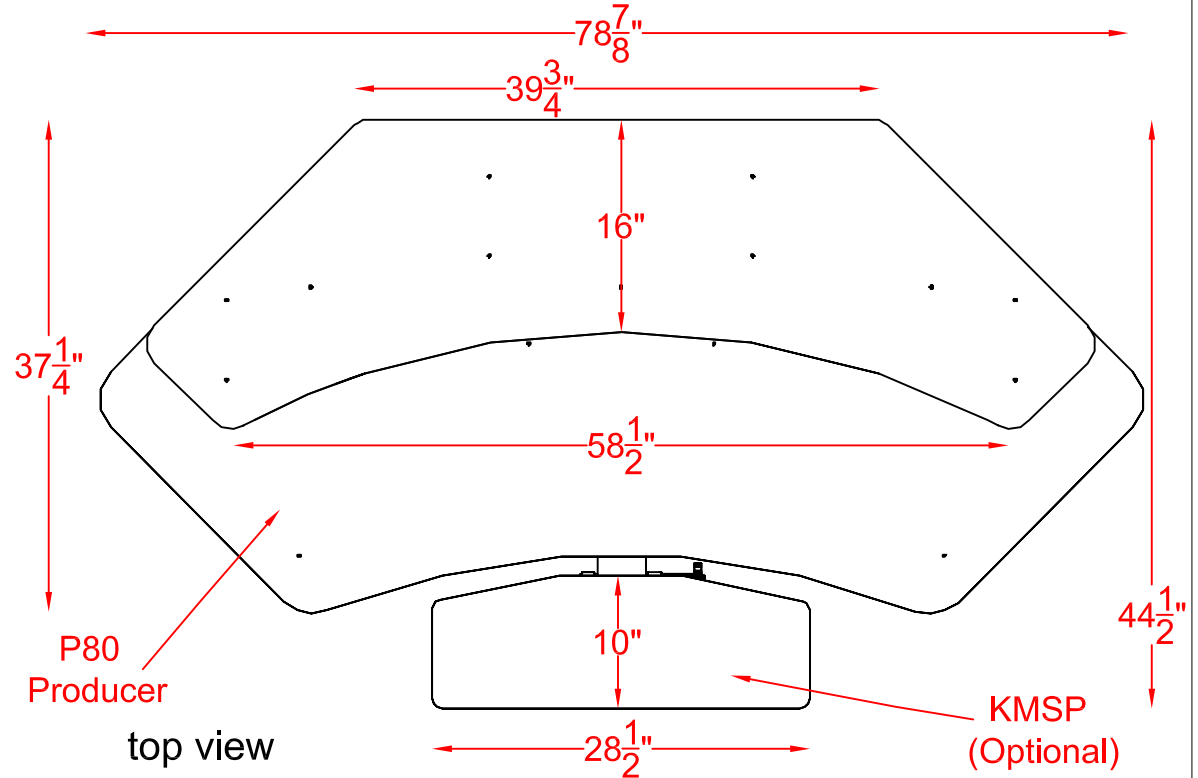

Pro Corner Suite

P80, KMSP, MB70, CC14D, C14

Pro Corner Suite

P80, KMSP, MB70, CC14D, C14

OMNIRAX

STUDIO FURNITURE

P.O. Box 1792 Sausalito California USA
415.332.3392 800.332.3393 415.332.2607 fax
www.omnirax.com info@omnirax.com

CC14D

32"

23 $\frac{7}{8}$ "

19 $\frac{1}{8}$ "

10"

24 $\frac{5}{8}$ "

front view (without door)

front view (with door)

28"

23 ¹/₈"

side view

24 ³/₄"

14 Space
Rack Bay

front view