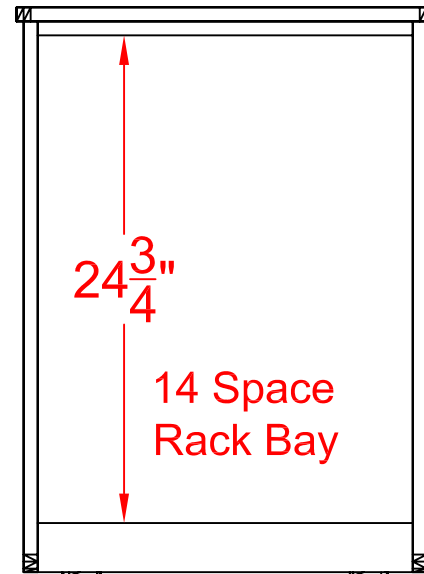

CC14D

32"

23 $\frac{7}{8}$ "

19 $\frac{1}{8}$ "

10"

24 $\frac{5}{8}$ "

front view (without door)

front view (with door)

OMNIRAX

STUDIO FURNITURE

P.O. Box 1792 Sausalito California USA
415.332.3392 800.332.3393 415.332.2607 fax
www.omnirax.com info@omnirax.com

C14

21 ¹/₄"

23 ⁷/₈"

top view

3/4 view

28"

23 ¹/₈"

side view

24 ³/₄"

14 Space
Rack Bay

front view