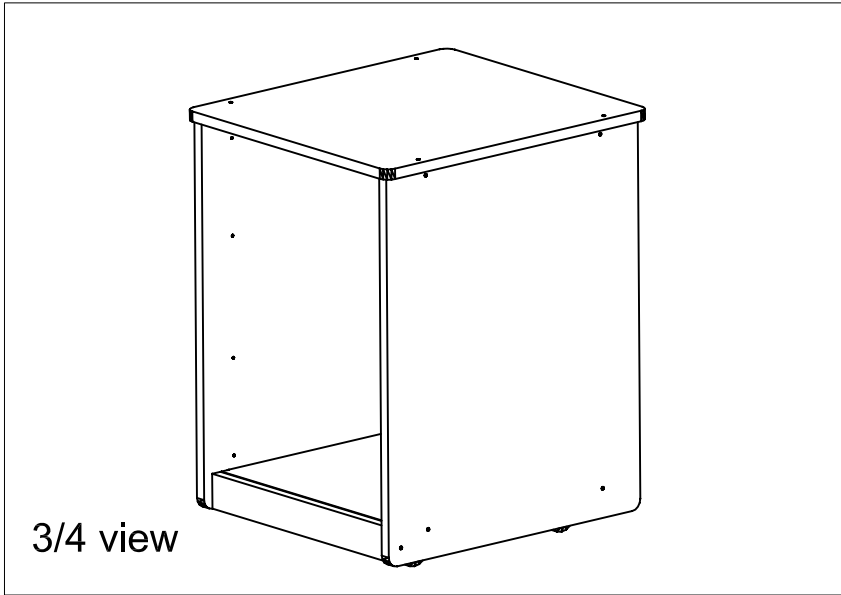

OMNIRAX

STUDIO FURNITURE

P.O. Box 1792 Sausalito California USA
415.332.3392 800.332.3393 415.332.2607 fax
www.omnirax.com info@omnirax.com

C14

21 ¹/₄"

23 ⁷/₈"

top view

3/4 view

28"

23 ¹/₈"

side view

24 ³/₄"

14 Space
Rack Bay

front view