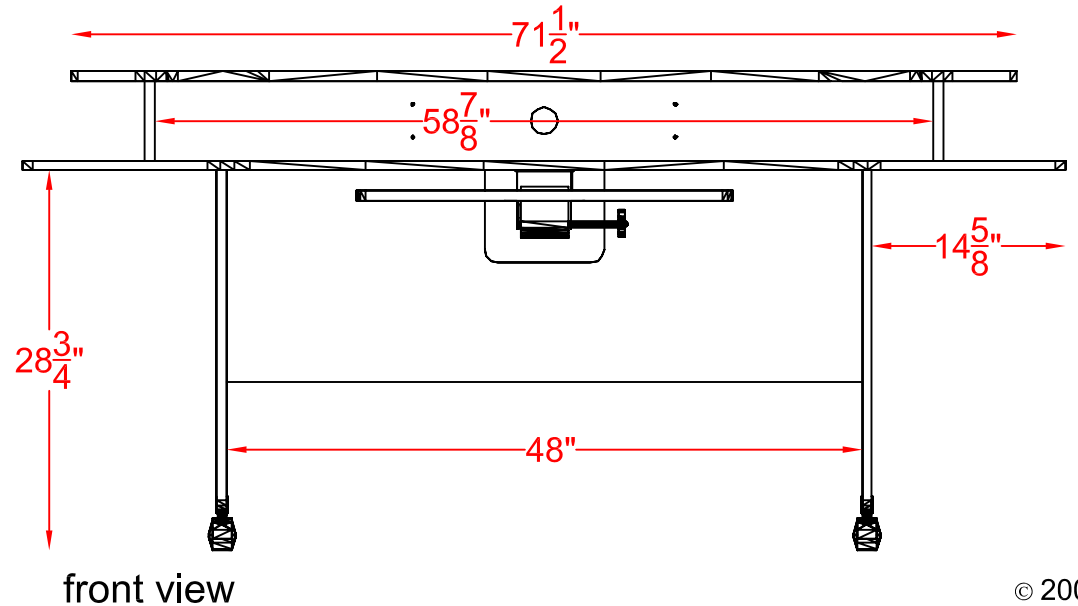

OMNIRAX

STUDIO FURNITURE

P.O. Box 1792 Sausalito California USA
415.332.3392 800.332.3393 415.332.2607 fax
www.omnirax.com info@omnirax.com

ProCorner

P80 with MB70