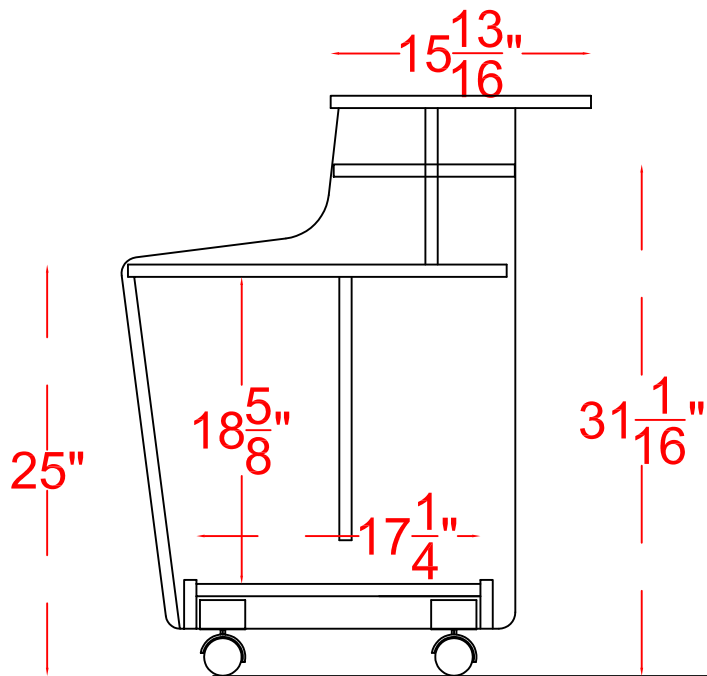

OMNIRAX

STUDIO FURNITURE

P.O. Box 1792 Sausalito California USA
415.332.3392 800.332.3393 415.332.2607 fax
www.omnirax.com info@omnirax.com

SN Workstation Schematic
rev 2 8-31-06

27 $\frac{13}{16}$ "

54 $\frac{1}{2}$ "

Top View

Side View

Front View